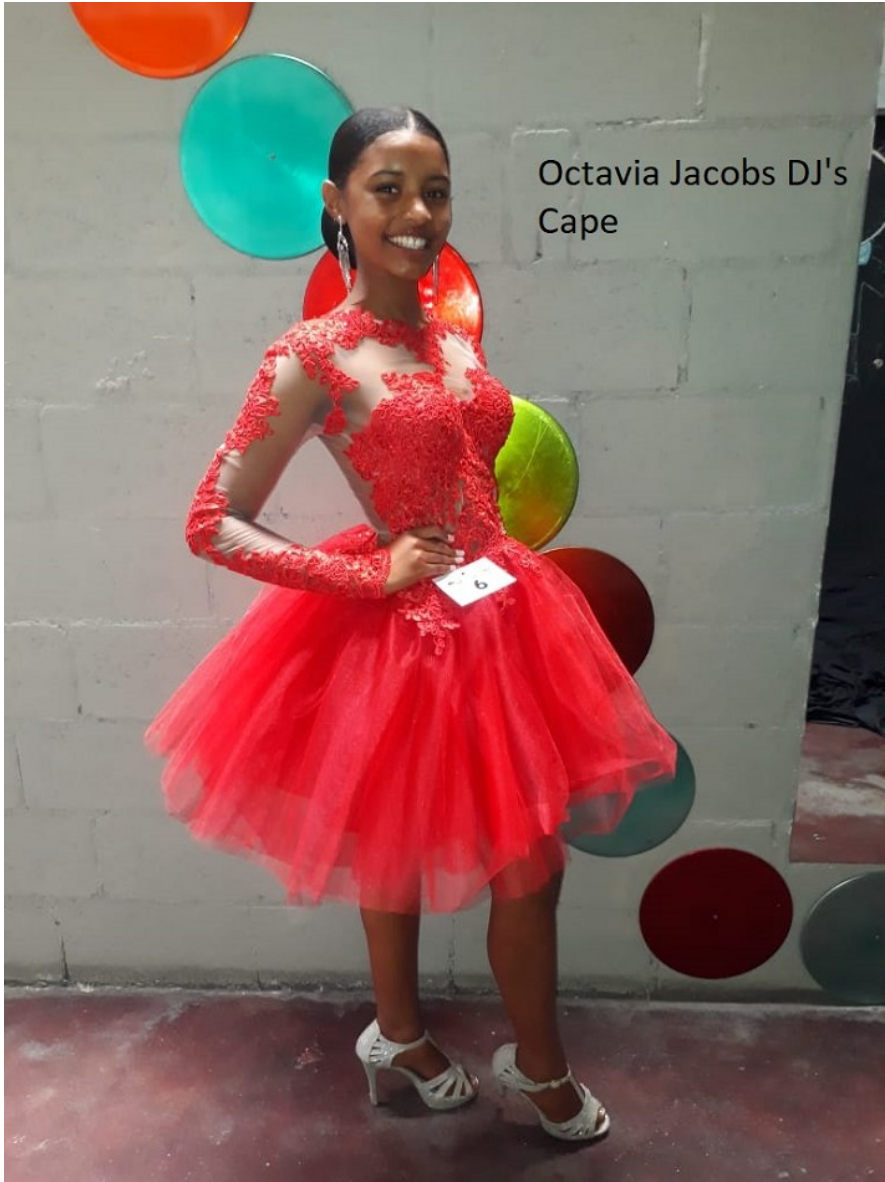

CT Octavia

SHOE 34 EU/2 UK HAIR BLACK EYES BROWN AGE 17

CT Octavia

SHOE 34 EU/2 UK HAIR BLACK EYES BROWN AGE 17

CT Octavia

SHOE 34 EU/2 UK HAIR BLACK EYES BROWN AGE 17

CT Octavia

SHOE 34 EU/2 UK HAIR BLACK EYES BROWN AGE 17

CT Octavia

SHOE 34 EU/2 UK HAIR BLACK EYES BROWN AGE 17