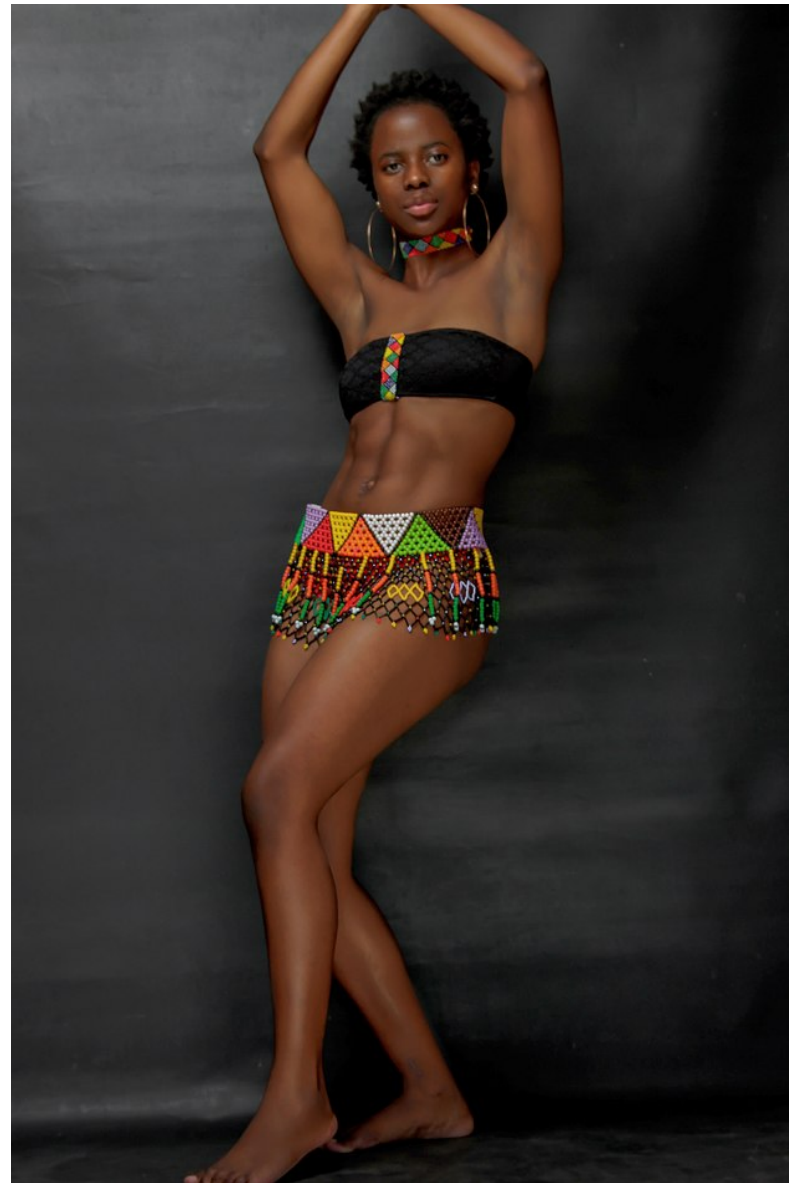

CTFE: Yenzokuhle

HEIGHT 5'5.5" BUST 32.5" A WAIST 29.5" HIPS 40" DRESS 30 EU/2 UK SHOE 38 EU/5 UK HAIR BLACK EYES BROWN

CTFE: Yenzokuhle

HEIGHT 5'5.5" BUST 32.5" A WAIST 29.5" HIPS 40" DRESS 30 EU/2 UK SHOE 38 EU/5 UK HAIR BLACK EYES BROWN

CTFE: Yenzokuhle

HEIGHT 5'5.5" BUST 32.5" A WAIST 29.5" HIPS 40" DRESS 30 EU/2 UK SHOE 38 EU/5 UK HAIR BLACK EYES BROWN