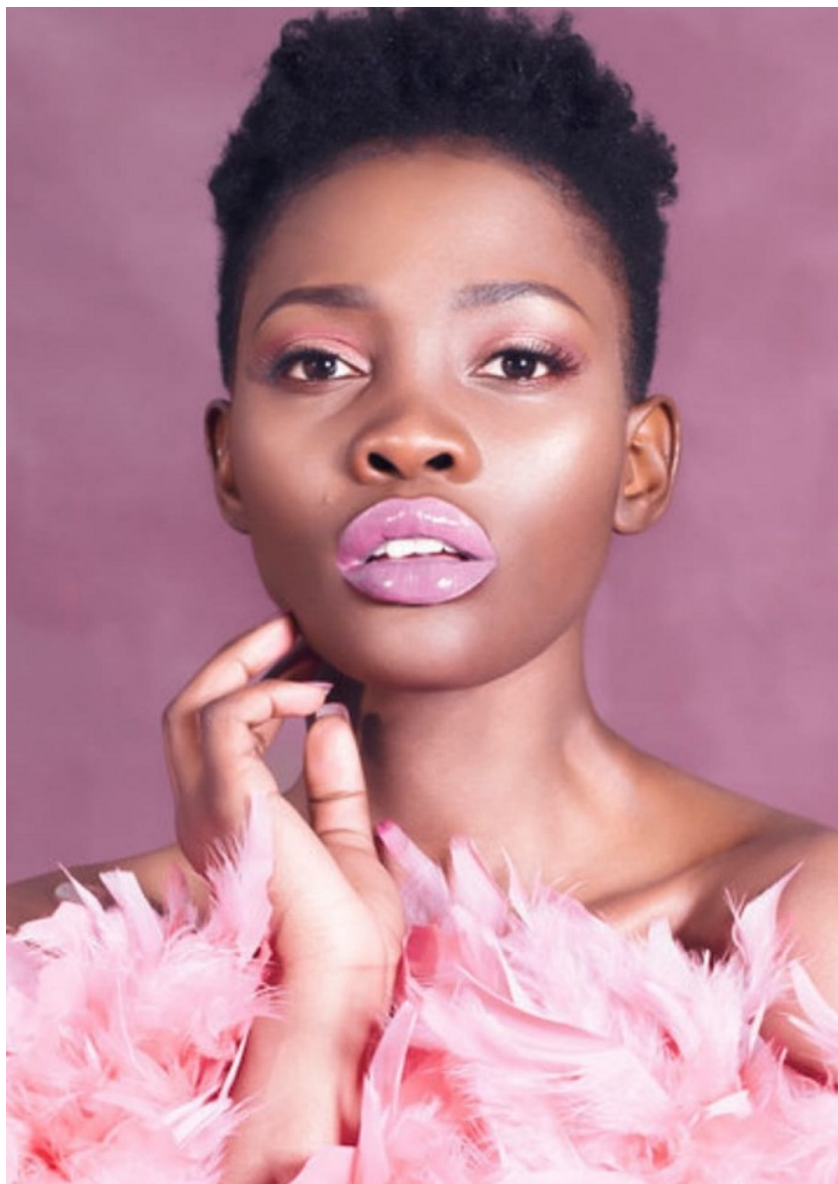

.GP : Keabetswe

HEIGHT 171CM BUST 83CM A WAIST 63CM HIPS 90CM SHOE 38 EU/5 UK HAIR BROWN EYES BROWN

.GP : Keabetswe

HEIGHT 171CM BUST 83CM A WAIST 63CM HIPS 90CM SHOE 38 EU/5 UK HAIR BROWN EYES BROWN

.GP : Keabetswe

HEIGHT 171CM BUST 83CM A WAIST 63CM HIPS 90CM SHOE 38 EU/5 UK HAIR BROWN EYES BROWN

.GP : Keabetswe

HEIGHT 171CM BUST 83CM A WAIST 63CM HIPS 90CM SHOE 38 EU/5 UK HAIR BROWN EYES BROWN

.GP : Keabetswe

HEIGHT 171CM BUST 83CM A WAIST 63CM HIPS 90CM SHOE 38 EU/5 UK HAIR BROWN EYES BROWN