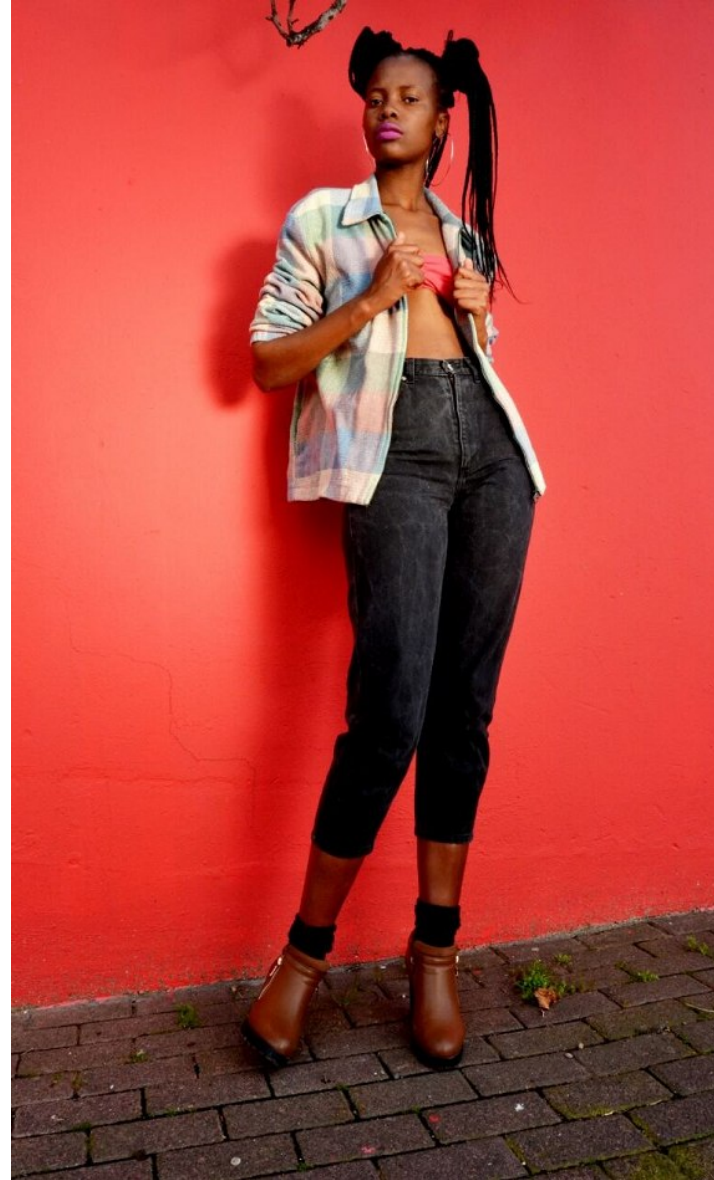

*CT Nompumelelo Grace

HEIGHT 183CM BUST 81CM A/B WAIST 68CM SHOE 41 EU/7 UK HAIR BROWN EYES BROWN

*CT Nompumelelo Grace

HEIGHT 183CM BUST 81CM A/B WAIST 68CM SHOE 41 EU/7 UK HAIR BROWN EYES BROWN

Nompumeleo Mcunukelwa
Age 24 CT
DJs

***CT Nompumelelo Grace**

HEIGHT 183CM BUST 81CM A/B WAIST 68CM SHOE 41 EU/7 UK HAIR BROWN EYES BROWN