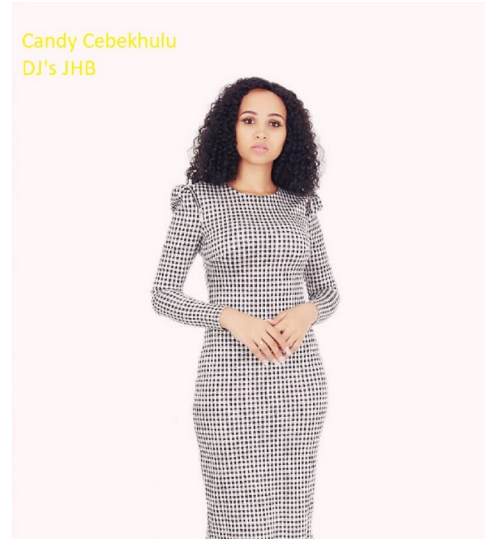

.GP Candy Ntombintombi

HEIGHT 164CM BUST 81CM B WAIST 71CM DRESS 32-34 EU/4-6 UK
SHOE 38 EU/5 UK HAIR BROWN EYES BROWN

Candy Cebekhulu
DJ's JHB

Candy Cebekhulu
DJ's JHB

Candy Cebekhulu
DJ's JHB

1 Drummond Close, Cnr Drummond Road, Westbeach, Tableview
+27 21 554 4396 | dom@djssa.com