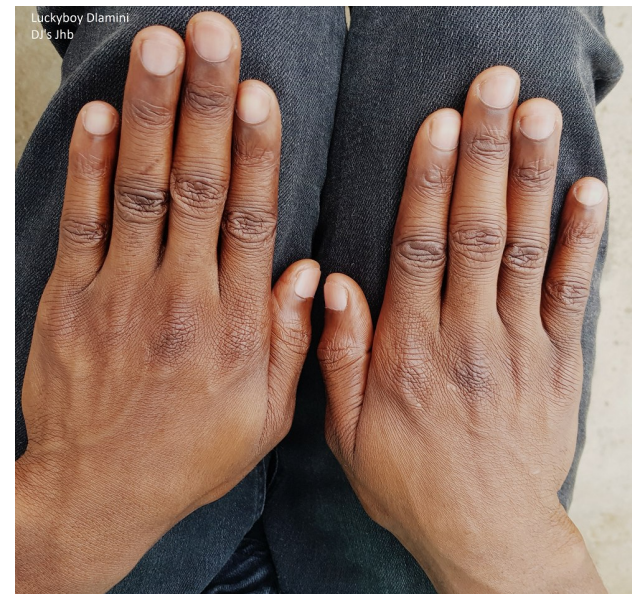

GP Ntlantla

HEIGHT 167CM CHEST 30CM WAIST 75CM INSEAM 41CM
COLLAR 26CM SLEEVE 40CM SUIT 81CM/42 SUIT LENGTH R SHOE 39
EU/6 UK HAIR BLACK EYES BROWN

1 Drummond Close, Cnr Drummond Road, Westbeach, Tableview
+27 21 554 4396 | dom@djssa.com